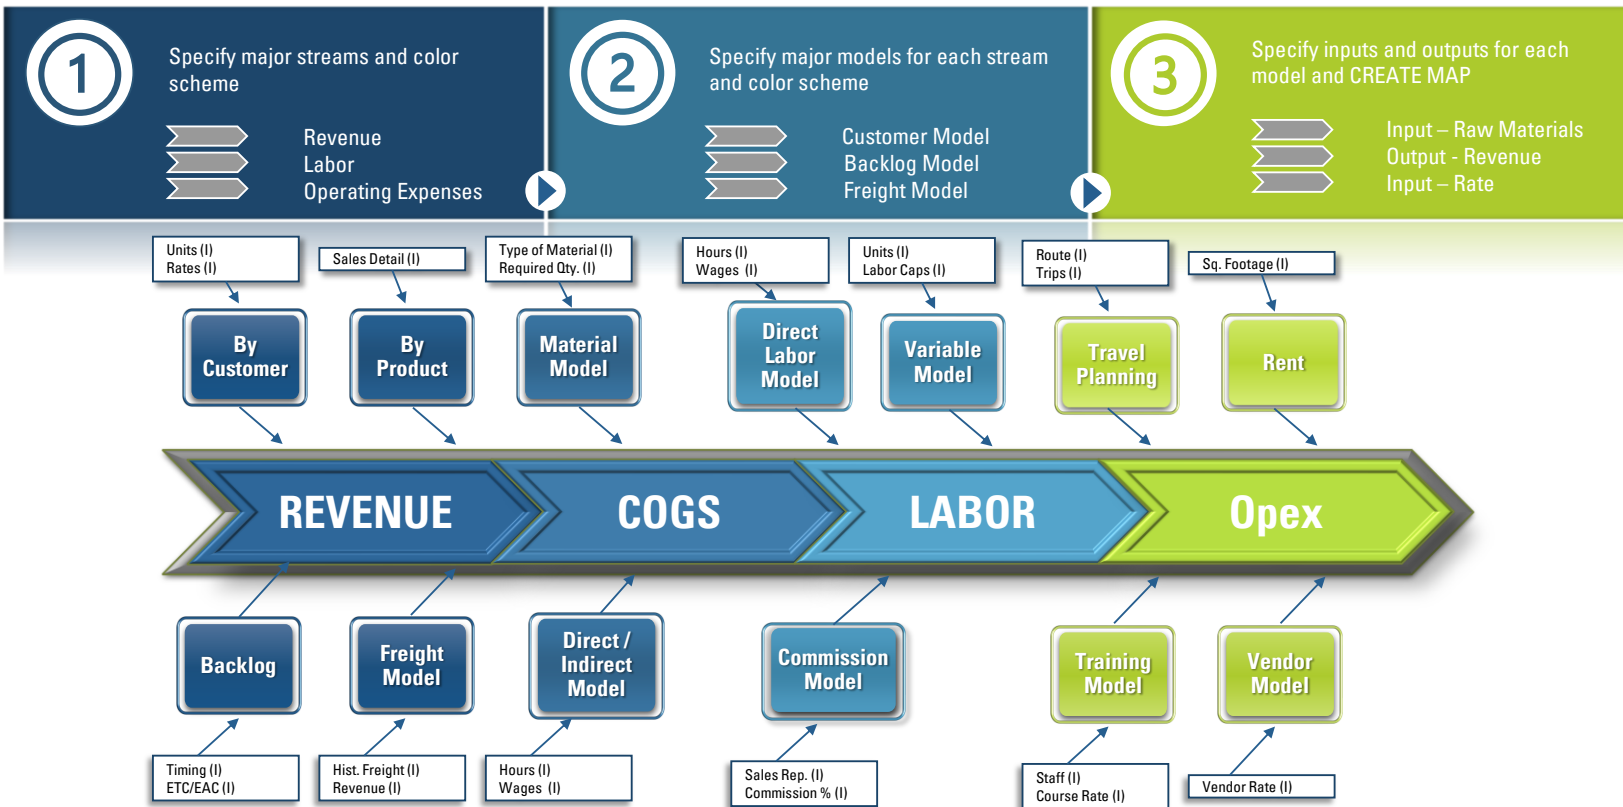

Black Diamond OneStream STREAM MAP

BDA's 3-step Stream Mapping tool provides for an easy means of conceptualizing how Streams, Models, Inputs and Outputs

VISUALIZE

Visualize business processes within OneStream.

LINKAGE

Dynamically build linkage and dependency of data elements.

INTEGRATED DESIGN

Integrate design components with key executives.

Leverage the power of the single application in **OneStream** and integrate and identify key dependencies in the enterprise design.

STREAM MAP VISUALIZE DATA